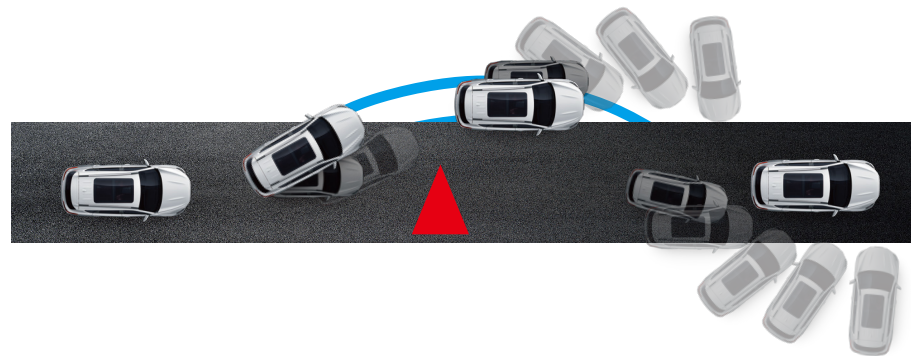

Safety Protection

Class-Leading Safe Body

The S05 adopts a super high-strength 360° cage body structure, providing comprehensive protection for driving safety.

Bosch 9.3 ESP

This system intelligently adjusts vehicle dynamics to ensure safety during sudden steering, greatly enhancing handling stability.